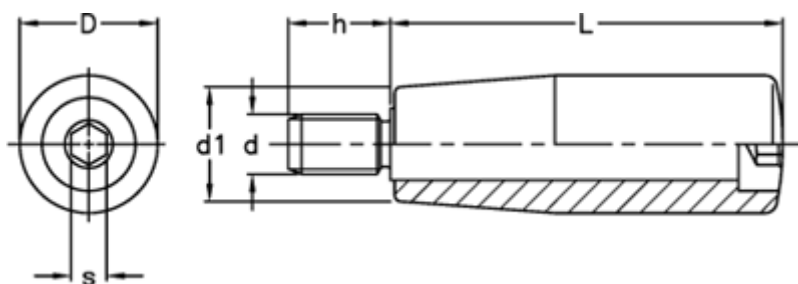

Article number: 2304022512
Description: E+G Revolving handle
I.281/65+x-M10

Measures

D	=	23
d1	=	19
d 6g	=	M10
h	=	17
L	=	65
s	=	6